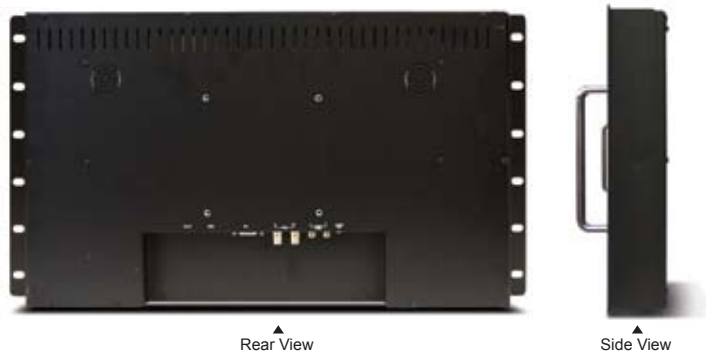

SPECIFICATIONS

Display	
Screen Size	15 Inch
Max. Resolution	1024 x 768 @ 75Hz
Pixel Pitch	0.297 x 0.297mm
Brightness	300cd/m²
Contrast Ratio	700 : 1
Aspect Ratio	4 : 3
Viewing Angle (H/V)	160° / 160°
Display Color	16.2 Million
Response Time	< 8ms
Video System	NTSC / PAL
Interface	
Video In / Out (BNC Type)	1 In / 1 Out
HDMI In	1 In
S-Video In	0 In
VGA In (15 Pin D-Sub)	1 In
Audio In (RCA Type)	1 In
PC Stereo In	1 In
Transmitter	
Remote Control	N/A
Audio	
Built-in Speakers	Yes (1W x 2)
Features	
Filter Type	2D Comb Filter
LCD Protection Glass	N/A
Multi Language	English, Spanish, French, German, Italian
General	
Outline Dimension (W x H x D)	18.98" x 10.39" x 2.87"
Net Weight	4.3Kg (9.5 lbs)
Material / Color	Electronic galvanized iron / Black
Desk Top Stand	Kick Stand
Consumption: < On	< 25W
	AC100 ~ 240V(50/60Hz)
Electrical Ratings	DC12V / 3A
Operating Temperature	0° ~ 40° C / 32° ~ 104° F
Storage Temperature	-20° ~ 60° C / -4° ~ 140° F
Mounts	
VESA™ Mount Size	100 x 100mm
Wall (optional)	SYWB-5, SYWB-10, SYWB-30, SYWB-31
Ceiling (optional)	SYCMK-01
Form Factor	6U Rack Mounting
Mount Type	Tiltable Rack Mount

TILT CAPABILITY

LCDR6U15-04 has flexible tiltable rack mount capability

INPUT INTERFACE

DIMENSIONS

OTHER VIEW

OPTIONAL MOUNTS