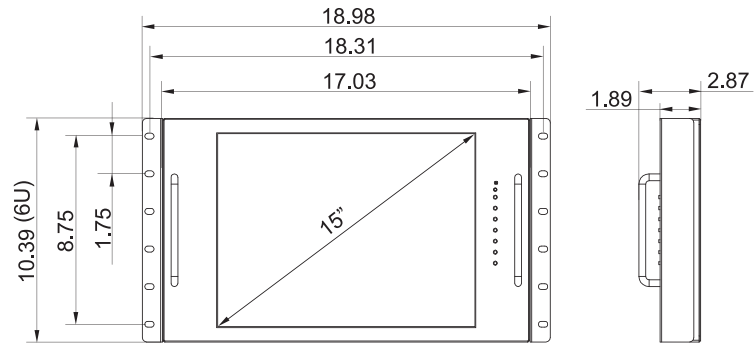

DIMENSIONS